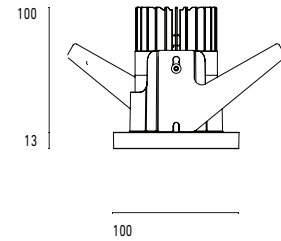

101 10 000106.013

Model

Name	Mono 100 Type 1 Recessed Downlighter
Finish	Structured White
Area	Indoor

System

Power (Luminaire)	12W
Power (System)	14W
Voltage	240V-AC
Optics	Rotationally Symmetrical Direct 15°
Colour Temperature	4000°K
Luminous Flux	1127lm
TM30	Rf95 Rg103
CRI	Ra97
Lumen Maintenance	L90 B10 50000hrs
Chromacity	<3 McAdam Step Ellipse
Articulation	Fixed
Cut-Out	
Ingress Protection	IP44
Control Device	Remote DALI (Included)
Class	III